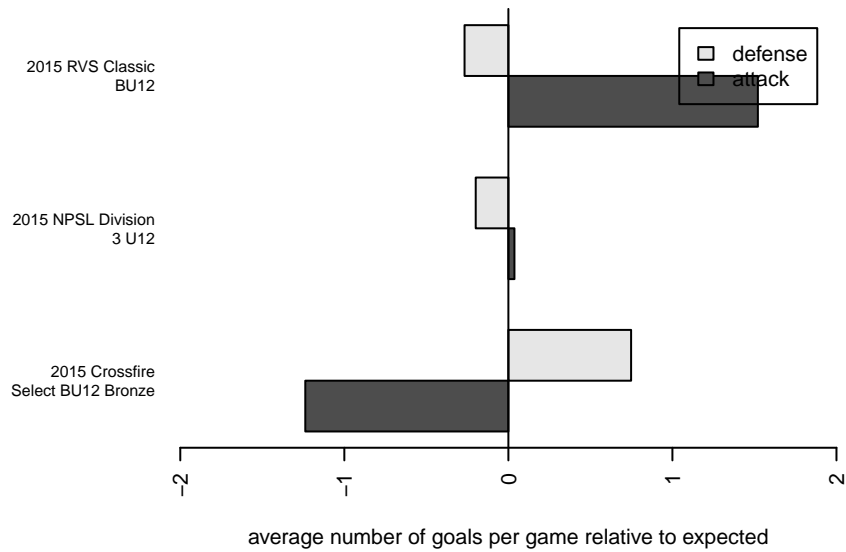

Performance relative to 13 month average