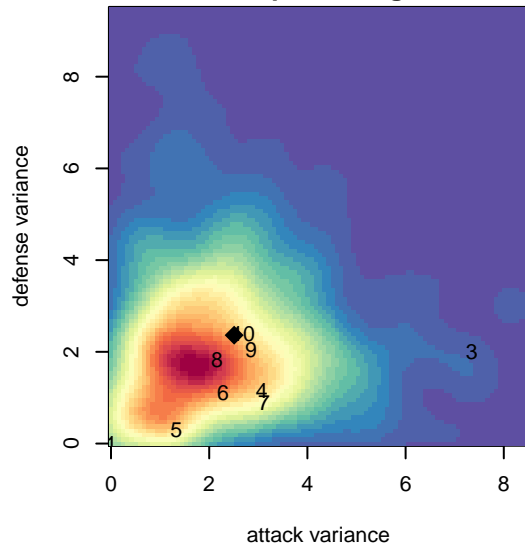

**attack and defense variance (black dot)
relative to other teams
and top 10 in region**