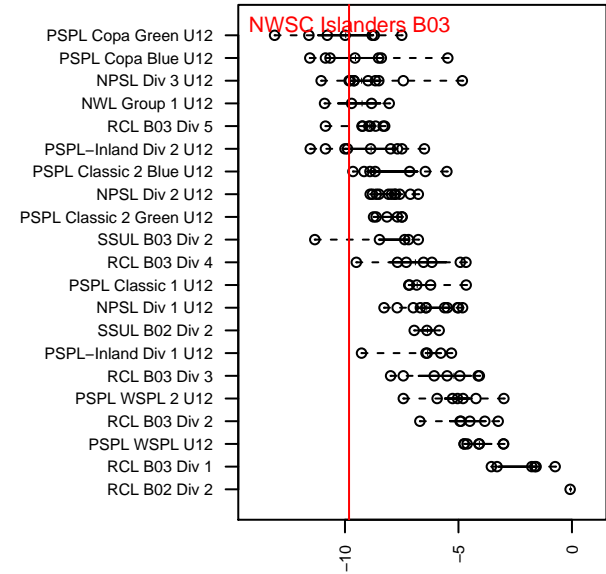

NWSC Islanders B03

North Whidbey SC
Oak Harbor, WA
B03 total strength=267
attack=0.33 defense=0.08
fall league = NPSL Div 3 U12
notes= Deception FC

alt names used:
NWSC Islanders FC `03
NWSC Islanders FC '03
NWSC Deception FC B03

Venues played:
2015 RVS Classic BU12
2015 Crossfire Select BU12 Bronze
2015 NPSL Division 3 U12

**attack and defense variance (black dot)
relative to other teams
and top 10 in region**

**attack and defense rating
relative to others at age
and all opponents in last 13 months**