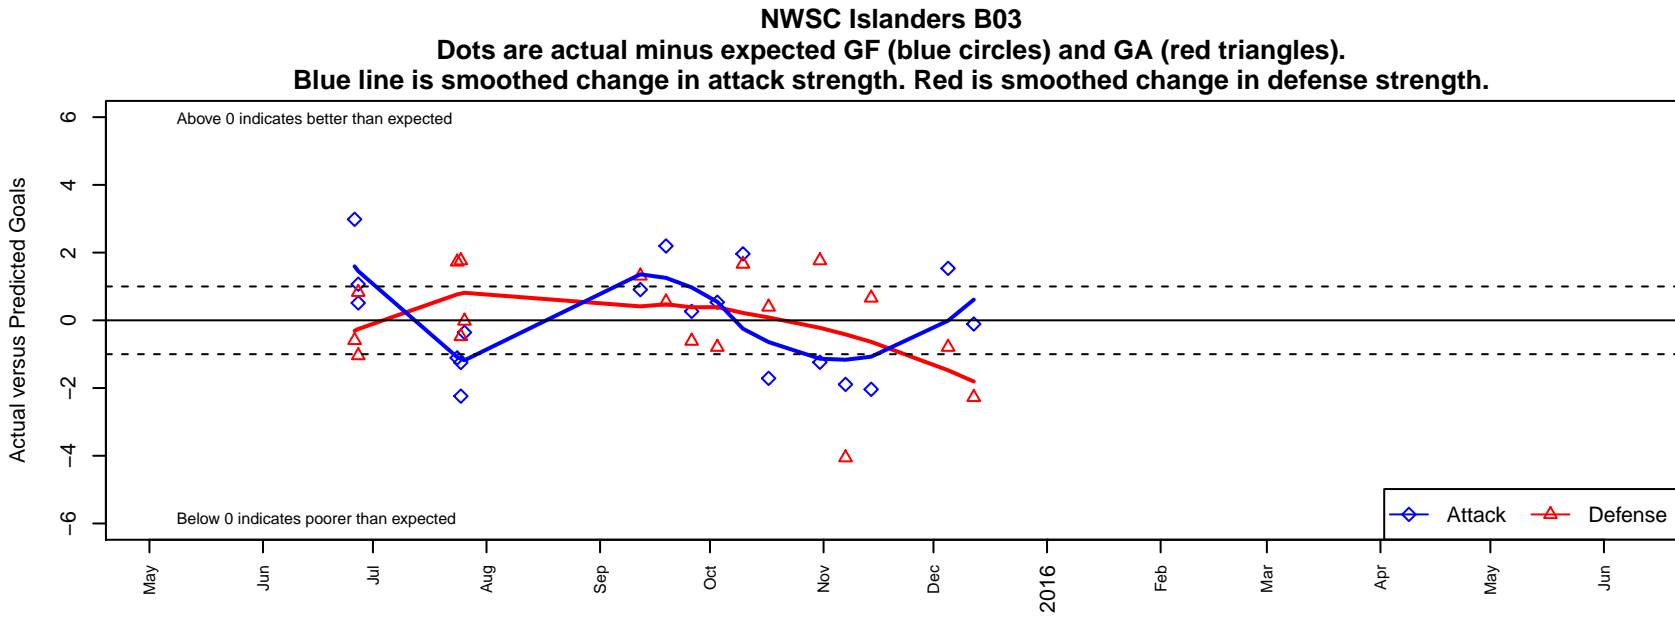

**attack and defense variance (black dot)
relative to other teams
and top 10 in region**

**attack and defense rating
relative to others at age
and all opponents in last 13 months**

NWSC Islanders B03

North Whidbey SC
Oak Harbor, WA
B03 total strength=267
attack=0.33 defense=0.08
fall league = NPSL Div 3 U12
notes= Deception FC

alt names used:
NWSC Islanders FC `03
NWSC Islanders FC '03
NWSC Deception FC B03

Venues played:
2015 RVS Classic BU12
2015 Crossfire Select BU12 Bronze
2015 NPSL Division 3 U12