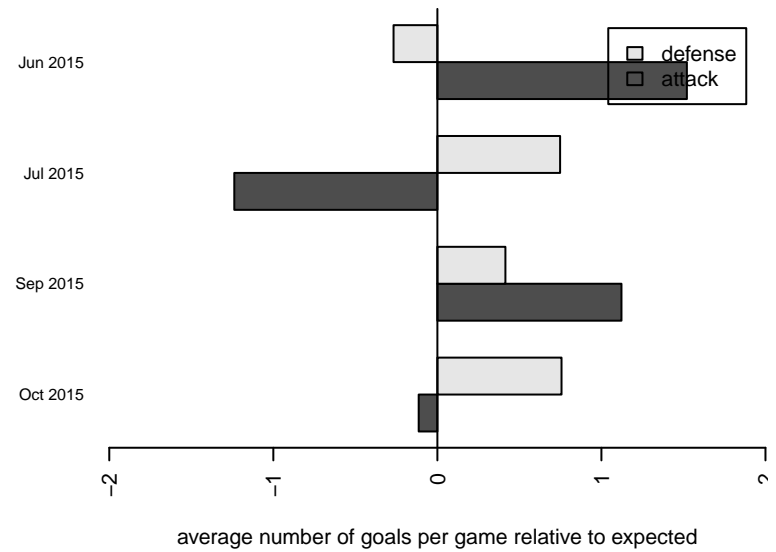

Performance relative to 13 month average