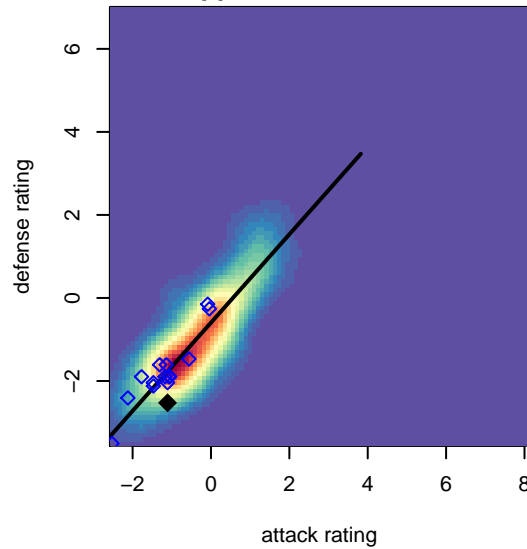

**attack and defense rating
relative to others at age
and all opponents in last 13 months**